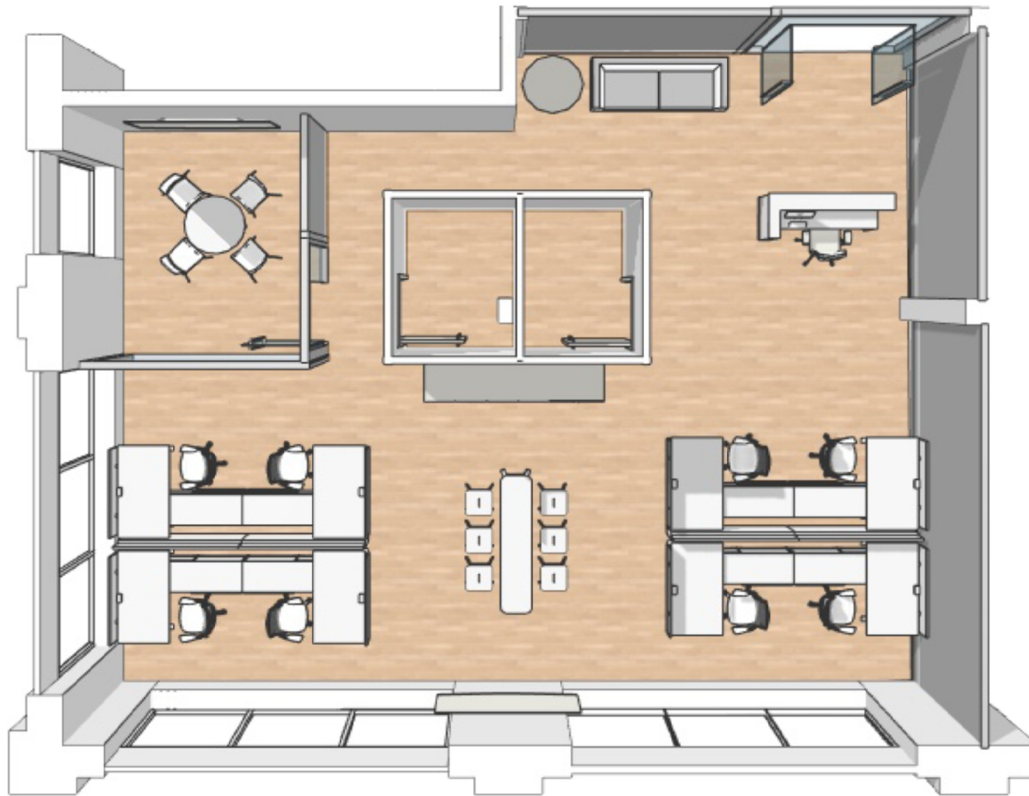

Fully-renovated spaces in this attractive
brick-and-beam building in the
Downtown East neighbourhood of Leslieville

20

LESLIE
STREET

SHOW SUITE

3D MODEL TOUR

Area	1,762 SF
Asking Net Rent	\$30.92 PSF
Additional Rent	\$10.08 PSF