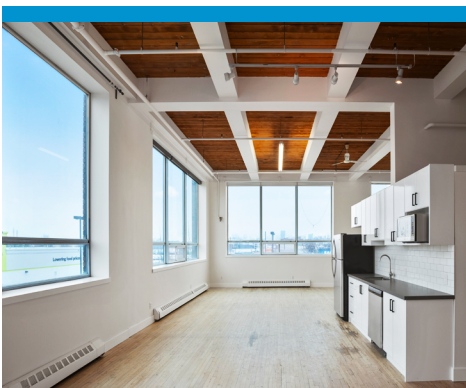

Fully-renovated spaces in this attractive
brick-and-beam building in the
Downtown East neighbourhood of Leslieville

20

LESLIE
STREET

SHOW SUITE

3D MODEL TOUR

Area	1,762 SF
Asking Net Rent	\$30.92 PSF
Additional Rent	\$10.08 PSF